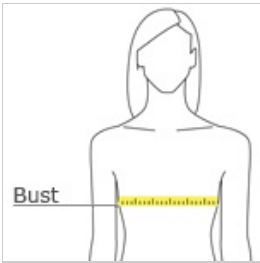

- 3.8-ounce, 100% cationic polyester interlock
- Gently contoured silhouette
- Removable tag for comfort and relabeling
- Slight scoop neck
- Set-in sleeves

**CARE INSTRUCTIONS**

Machine wash cold with like colors, non-chlorine bleach only if needed, do not use fabric softener, tumble dry low, remove promptly, cool iron if necessary, do not dry clean.

front

back

**HOW TO MEASURE**

**BUST**

With arms down at sides, measure around the upper body, under arms and around the fullest part of the bust.

**SIZE CHART**

	XS	S	M	L	XL	XXL	3XL	4XL
Size	2	4/6	8/10	12/14	16/18	20/22	24/26	28/30
Bust	32-34	35-36	37-38	39-41	42-44	45-47	48-51	52-55